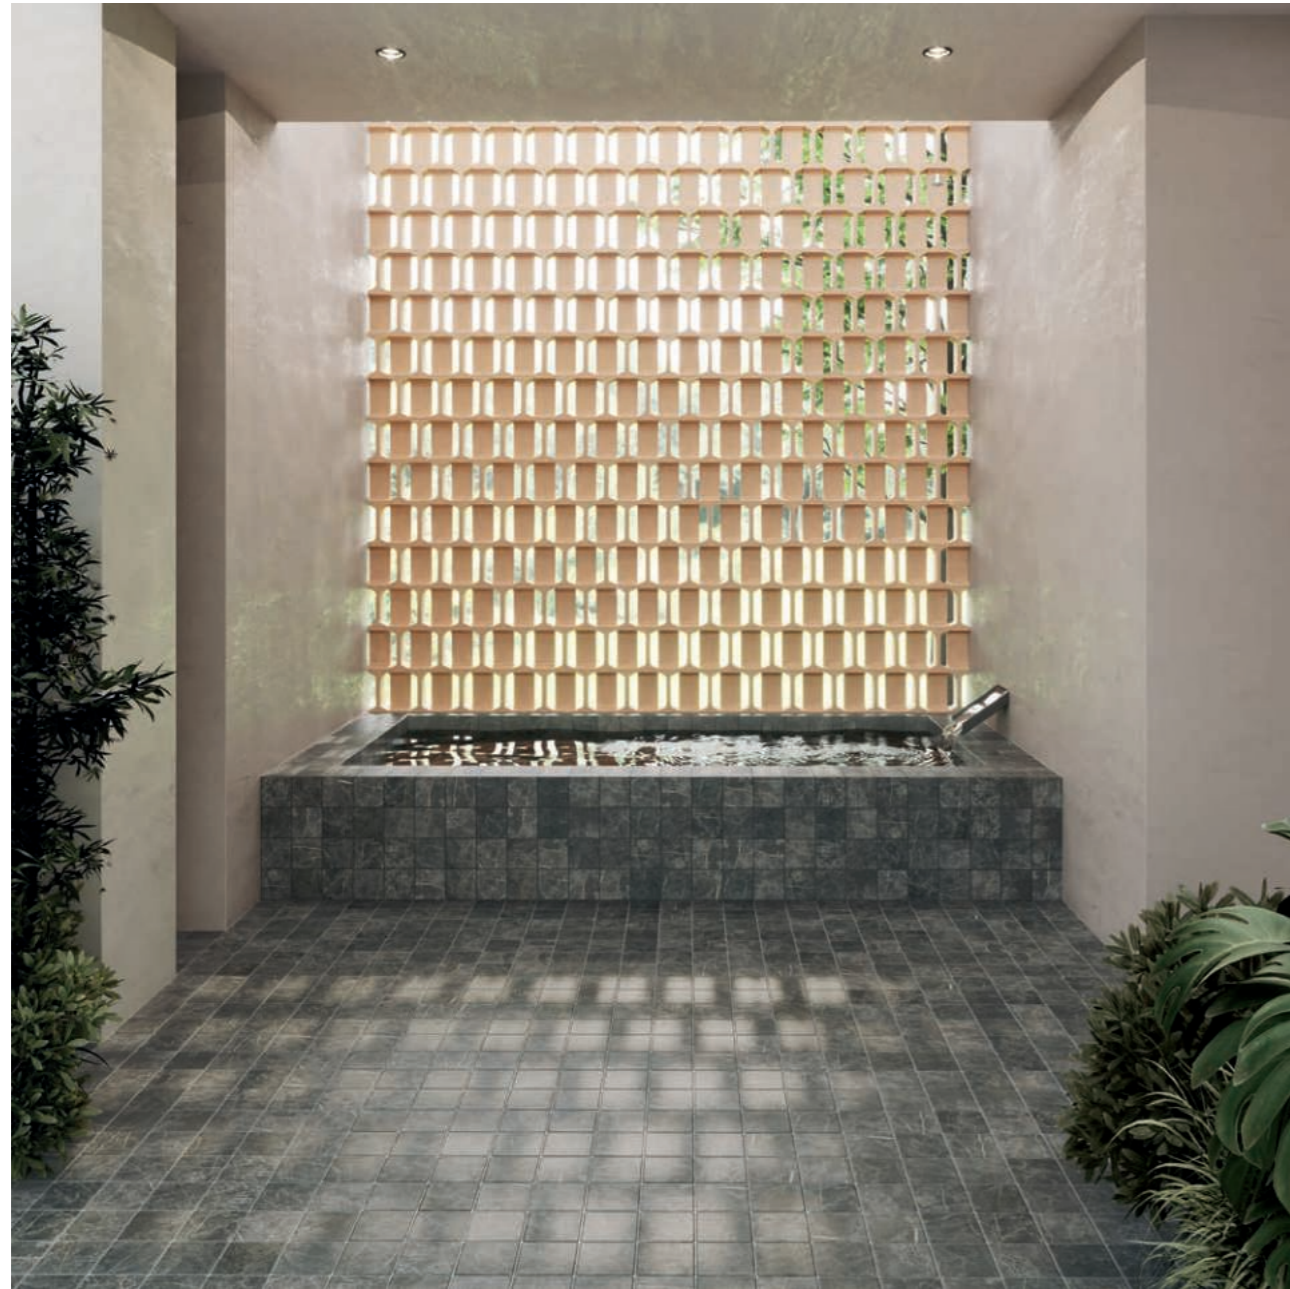

IPN Inout Sand. **Icon collection** pag. 165
Marble Graphite. **Wellnes by WOW** pag. 181