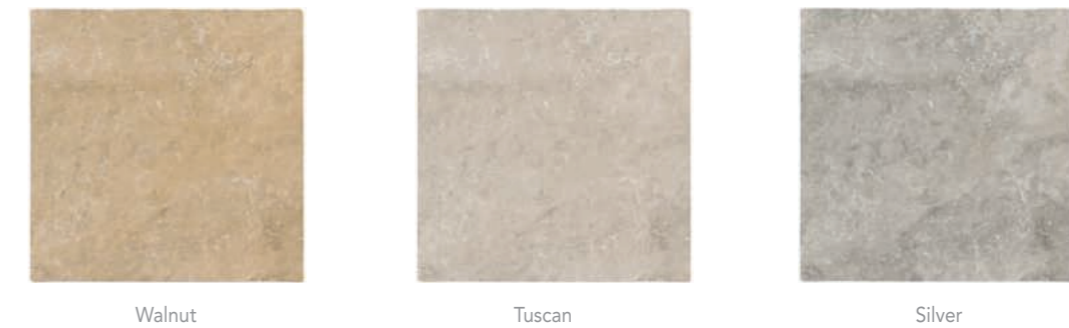

## DROPS

Inspiration pag. 66/75

COLOR DROPS 18,5x18,5cm / 7"x7"

Off White